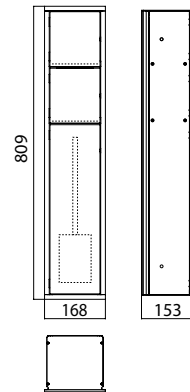

WC module, flush-mounted model, box for spare paper, paper holder, toilet brush set, aluminium/  
aluminium door hinge right

Art.No.9783 050 52