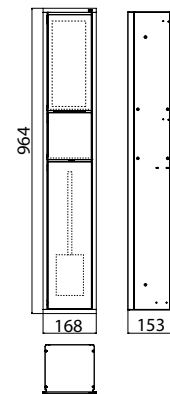

Module for Guest-WC chrome/black

Art.No.9760 279 70

Waste box, paper holder, toilet brush set