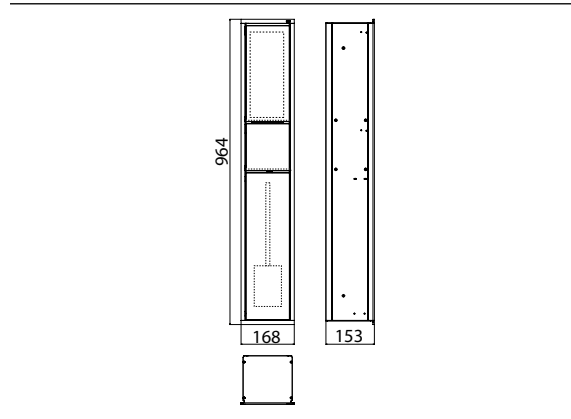

Module for Guest-WC chrome/optiwhite

Art.No.9760 278 70

Waste box, paper holder, toilet brush set