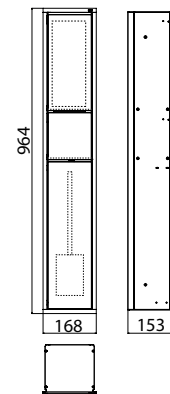

Module for Guest-WC aluminium/black

Art.No.9760 275 70

Waste box, paper holder, toilet brush set