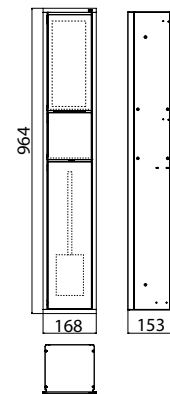

Module for Guest-WC aluminium/optiwhite

Art.No.9760 274 70

Waste box, paper holder, toilet brush set