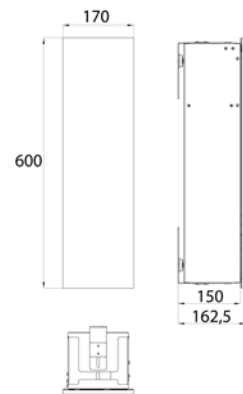

Module for WC - build in model diamond grey (matt)

Art.No.9755 515 09

with boxes for WC-paper and integrated toilet brush set, right-hinged door.