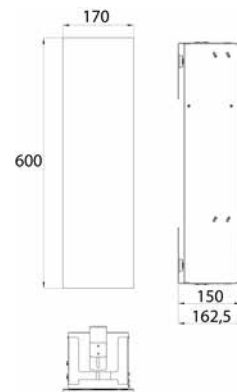

Module for WC - build in model diamond grey (matt)

Art.No.9755 515 08

with boxes for WC-paper and integrated toilet brush set, left-hinged door.