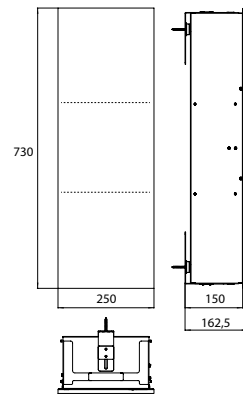

Cabinet module - build in model diamond grey (matt)

Art.No.9755 515 07

with two glass shelves, right hinged door.