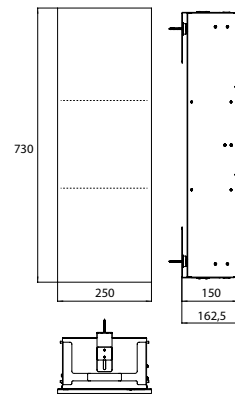

Cabinet module - build in model diamond grey (matt)

Art.No.9755 515 06

with two glass shelves, left hinged door.