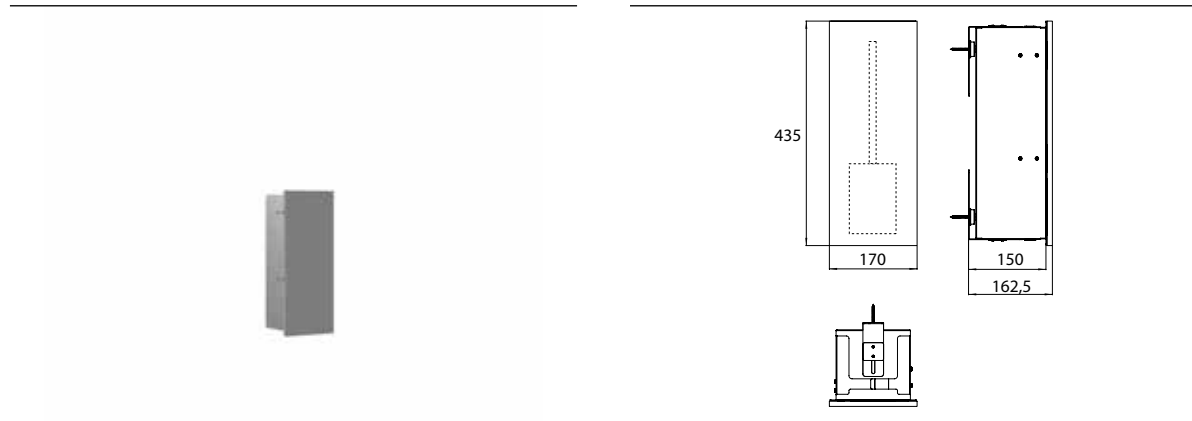

Module for toilet brush set - built-in-model diamond grey (matt)

Art.No.9755 515 04

with integrated toilet brush set, left hinged door.