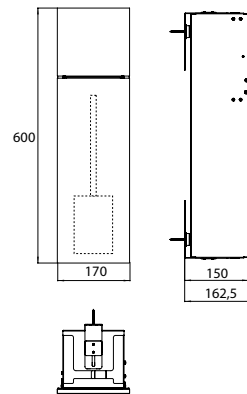

Module for WC - build in model diamond grey (matt)

Art.No.9755 515 03

with box for WC-paper and integrated toilet brush set, right-hinged door