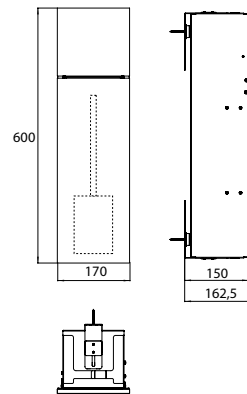

Module for WC - build in model diamond grey (matt)

Art.No.9755 515 02

with box for WC-paper and integrated toilet brush set, left-hinged door