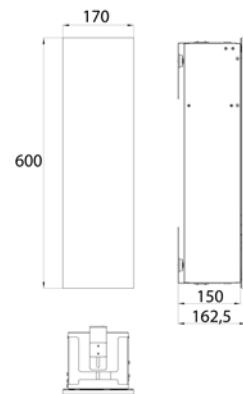

Module for WC - build in model matt black

Art.No.9755 514 09

with boxes for WC-paper and integrated toilet brush set, right-hinged door.