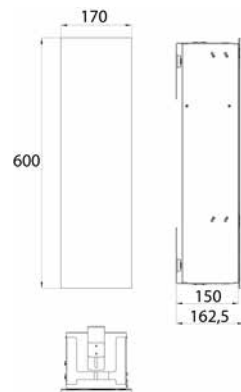

Module for WC - build in model matt black

Art.No.9755 514 08

with boxes for WC-paper and integrated toilet brush set, left-hinged door.