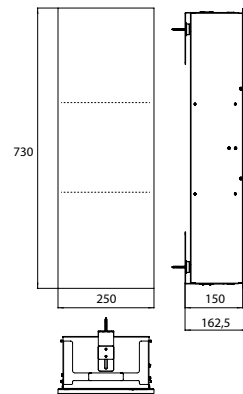

Cabinet module - build in model matt black

Art.No.9755 514 07

with two glass shelves, right hinged door.