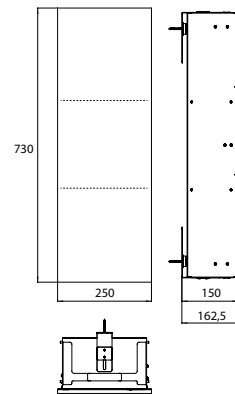

Cabinet module - build in model matt black

Art.No.9755 514 06

with two glass shelves, left hinged door.