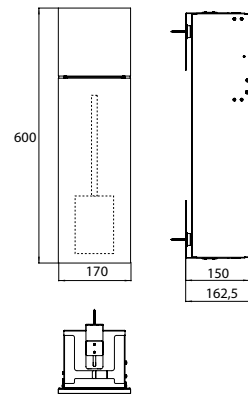

Module for WC - build in model matt black

Art.No.9755 514 03

with box for WC-paper and integrated toilet brush set, right-hinged door