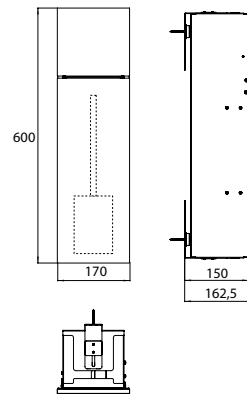

Module for WC - build in model matt black

Art.No.9755 514 02

with box for WC-paper and integrated toilet brush set, left-hinged door