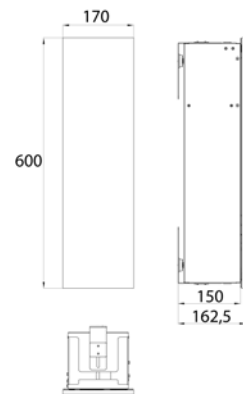

Module for WC - build in model alpin-white (matt)

Art.No.9755 513 09

with boxes for WC-paper and integrated toilet brush set, right-hinged door.