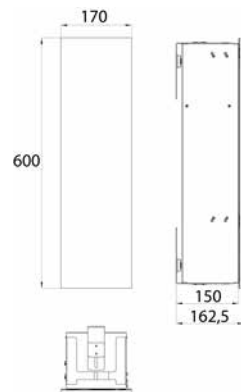

Module for WC - build in model alpin-white (matt)

Art.No.9755 513 08

with boxes for WC-paper and integrated toilet brush set, left-hinged door.