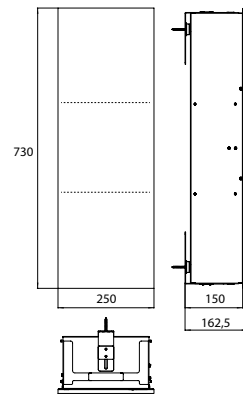

Cabinet module - build in model alpin-white (matt)

Art.No.9755 513 07

with two glass shelves, right hinged door.