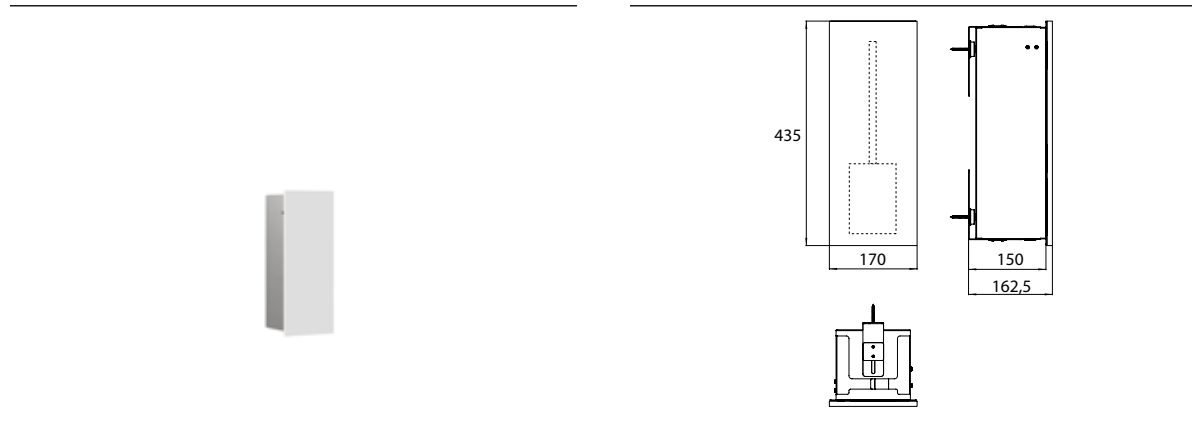

Module for toilet brush set - built-in-model alpin-white (matt)

Art.No.9755 513 05

with integrated toilet brush set, right hinged door.