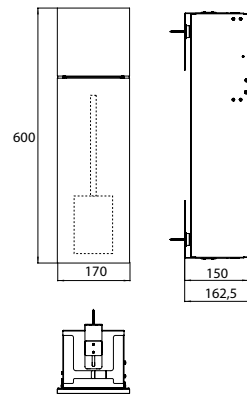

Module for WC - build in model alpin-white (matt)

Art.No.9755 513 03

with box for WC-paper and integrated toilet brush set, right-hinged door