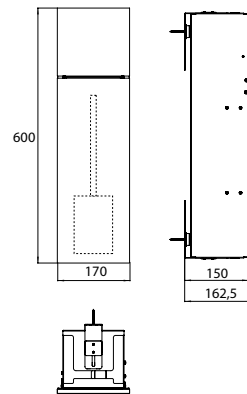

Module for WC - build in model alpin-white (matt)

Art.No.9755 513 02

with box for WC-paper and integrated toilet brush set, left-hinged door