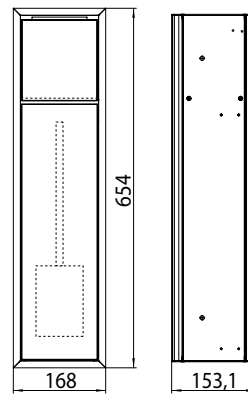

Module for WC - build in model chrome/black

Art.No.9740 279 40

WC-paper, toilet brush set