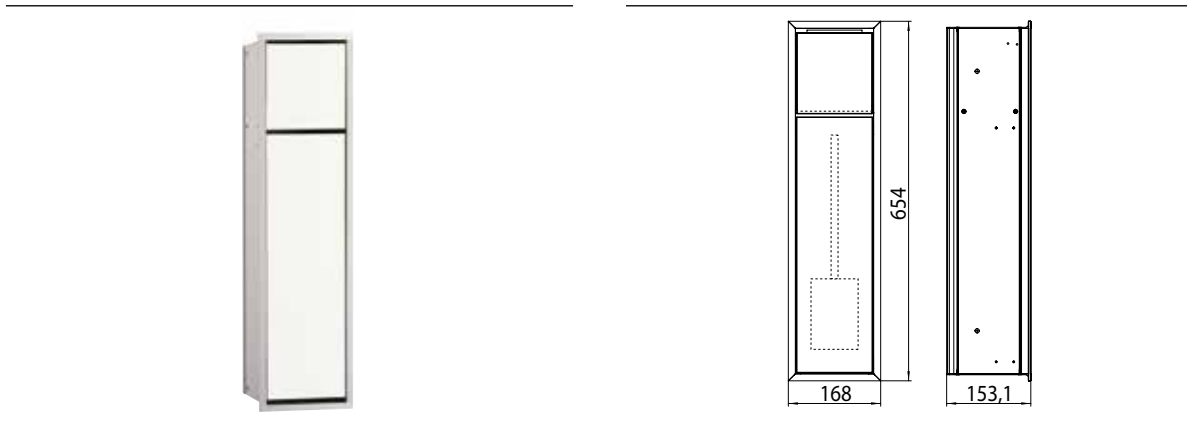

Module for WC - build in model chrome/optiwhite

Art.No.9740 278 40

WC-paper, toilet brush set