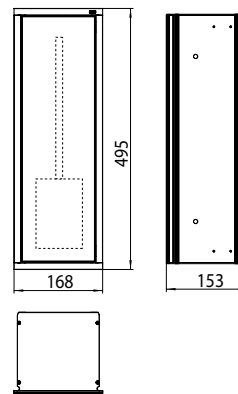

Module for toilet brush set - built-in-model chrome/black

Art.No.9730 279 31

door hinge left/right changeable