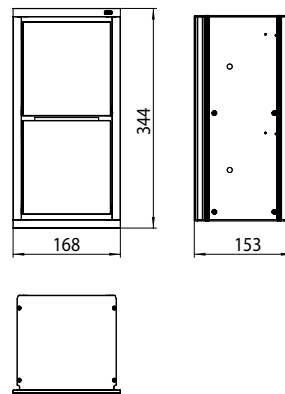

Module for toilet paper - built-in-model chrome/black

Art.No.9725 279 21