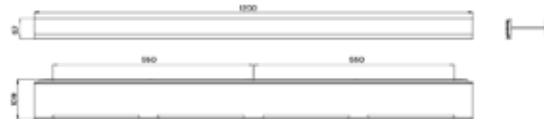

Shower rail, 1200 mm, 3 drain channels matt black

Art.No.8545 134 05