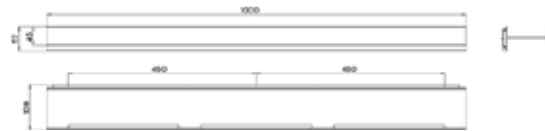

Shower rail, 1000 mm, 3 drain channels matt black

Art.No.8545 134 04