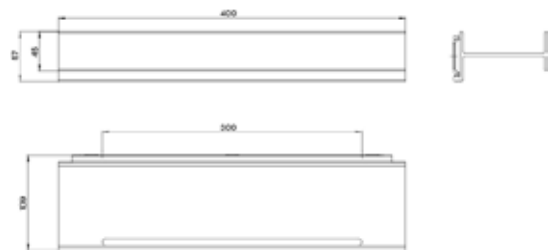

Shower rail, 400 mm, 1 drain channel matt black

Art.No.8545 134 01