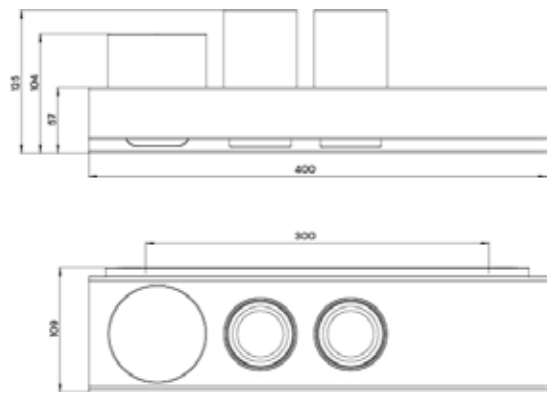

Glass holder / soap dispenser matt black

Art.No.8531 134 01

cristal clear, Soap dispenser with satin crystal cup