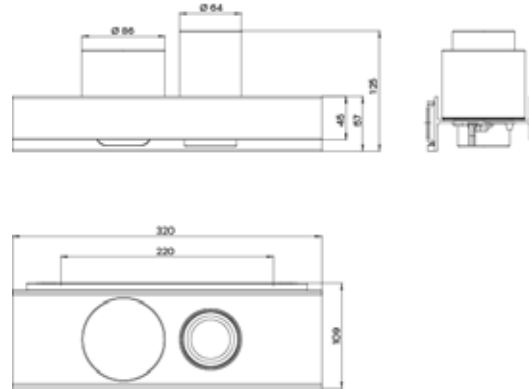

Glass holder / soap dispenser matt black

Art.No.8531 134 00

cristal clear, Soap dispenser with satin crystal cup