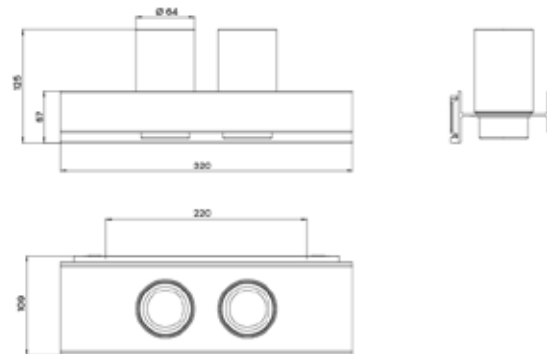

Double glass holder matt black

Art.No.8525 134 00

Glasses, crystal clear