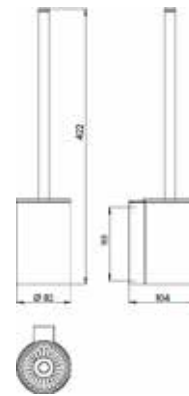

## Toilet brush set matt black

Art.No.8515 134 00

wall mounted, bowl, grip and brush head in black