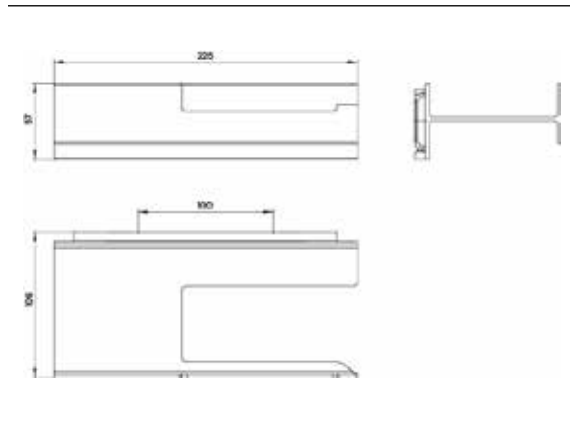

Paper holder, Paper guide right matt black

Art.No.8500 134 00