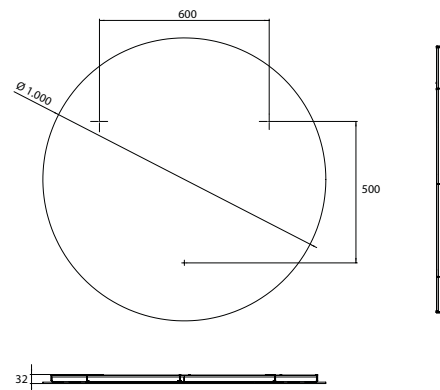

LED-illuminated mirror Pure, Ø 1.000 mm mirror

Art.No.4411 010 10

Mirror surface without matting, with room control