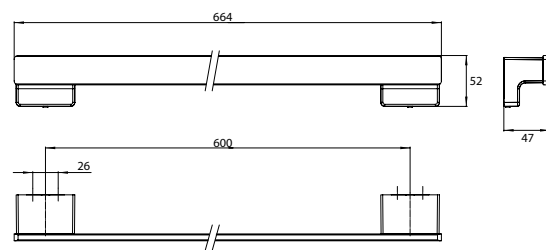

Bath towel holder, 600 mm chrome

Art.No.3260 001 60