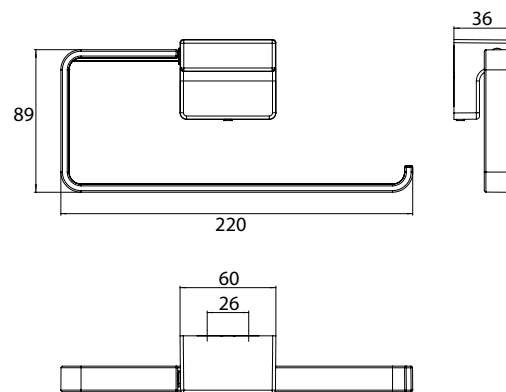

Towel ring, open on right side chrome

Art.No.3255 001 00