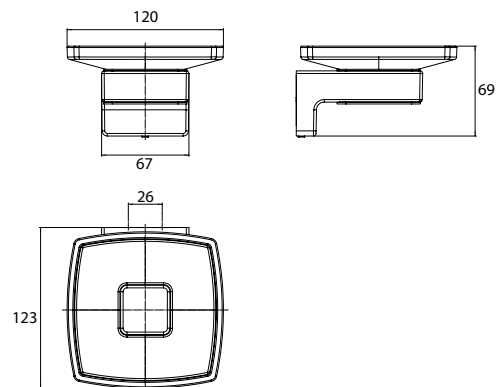

Soap holder chrome

Art.No.3230 001 00

Satin crystal