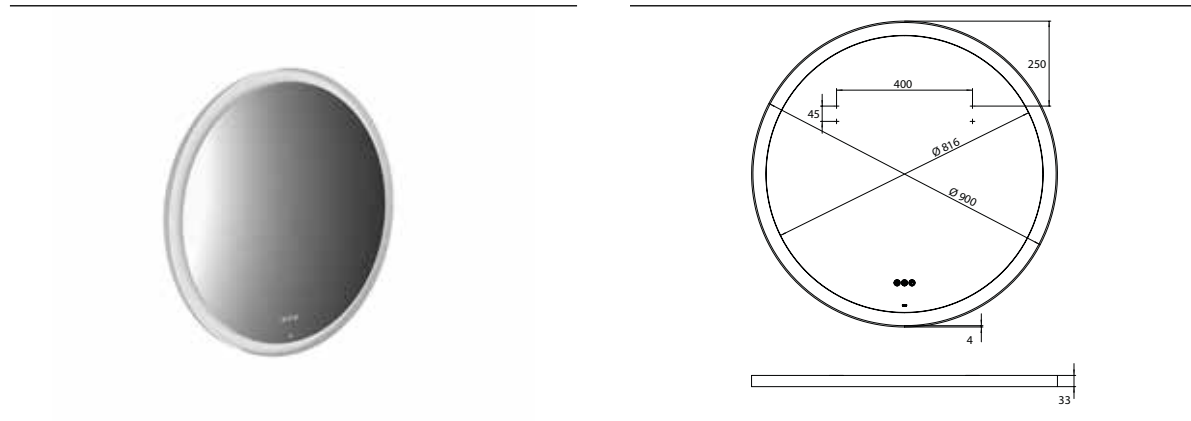

LED-illuminated mirror Round, Ø 900 mm white

Art.No.4413 009 09

Mirror surface, metal frame in white with internal surrounding LED lighting. Light control (on/off, brightness, light colour) via three touch sensors integrated in the mirror surface.