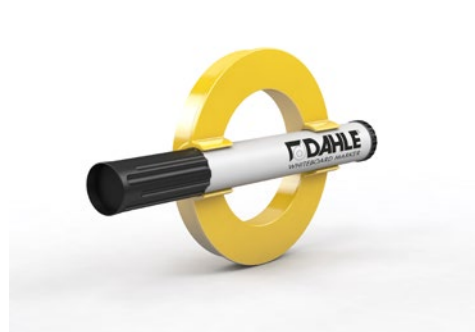

# MEGA magnets 95551

- For holding objects with rounded shapes, such as markers, pens or test tubes
- Maximum adhesion of approx. 2.6 kg (approx. 26 N) to magnetic surfaces with four neodymium magnets
- In CIRCLE design with function
- For universal use and positioning

Article number	Type	Description	Content	Size	Holding power N	Colours	EAN
95551-14822	Design Neodym Magnet	For holding objects with rounded shapes, such as markers, pens or test tubes	1	8cm Ø	26	■	4009729068014

# MEGA magnets 95551

Dahle MEGA Magnet Circle 95551 - torches, pens and everything else perfectly to hand

Dahle MEGA Magnet Circle 95551 - decorate your surroundings with flowers

Dahle MEGA Magnet Circle 95551 - never lose your whiteboard marker again

Dahle MEGA Magnet Circle 95551 - no tray?  
No problem, whiteboard marker is always there!