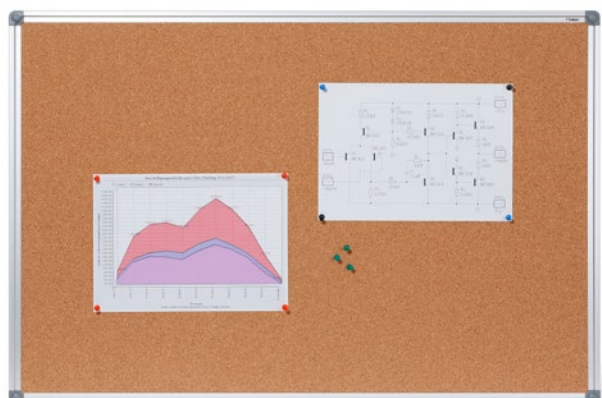

Cork board 96171

- Cork board with high-quality, natural cork pinning surface for use with map or chart pins
- High-quality extruded aluminium frame with plastic corners for maximum stability
- Complete with mounting set for portrait or landscape mounting
- Complete with pins

Article number	Type	Writing surface in cm	EAN code
96171-52830	Cork board	60 x 90	4007885258416

Cork board 96171

Dahle Cord Board - easy to mount in portrait or landscape format, includes fixing material

DAHLE Cork Board 96170 / 96171 / 96172

Dahle Cord Board - easy to mount in portrait or landscape format, includes fixing material

Dahle Cord Board - easy to mount in portrait or landscape format, includes fixing material