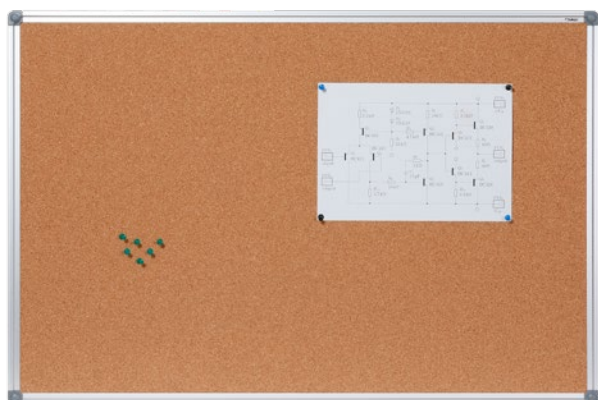

Cork board 96170

- Cork board with high-quality, natural cork pinning surface for use with map or chart pins
- High-quality extruded aluminium frame with plastic corners for maximum stability
- Complete with mounting set for portrait or landscape mounting
- Complete with pins

Article number	Type	Writing surface in cm	EAN code
96170-52829	Cork board	45 x 60	4007885258393

Cork board 96170

Dahle Cord Board - easy to mount in portrait or landscape format, includes fixing material

DAHLE Cork Board 96170 / 96171 / 96172

Dahle Cord Board - easy to mount in portrait or landscape format, includes fixing material

Dahle Cord Board - easy to mount in portrait or landscape format, includes fixing material