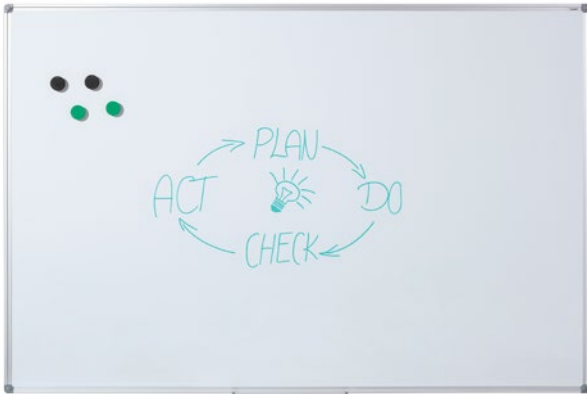

# Basic Board 96154

- Basic board with white, lacquer-coated writing surface
- For use with drywipe whiteboard markers
- Magnetic writing surface
- High-quality extruded aluminium frame with plastic corners for maximum stability
- Practical 30 cm tray for accessories
- Complete with mounting set for portrait or landscape mounting

# Basic Board 96154

DAHLE Basic Board - Easy to mount with four screws

Practical tray for whiteboard markers and accessories

White, magnetic surface for use with dry-wipe-able whiteboard markers

Easy-care surface for fast cleaning