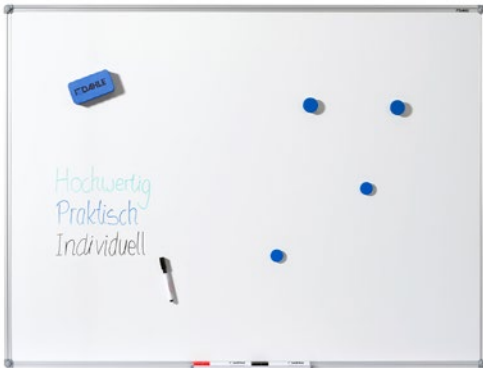

# Basic Board 96152

- Basic board with white, lacquer-coated writing surface
- For use with drywipe whiteboard markers
- Magnetic writing surface
- High-quality extruded aluminium frame with plastic corners for maximum stability
- Practical 30 cm tray for accessories
- Complete with mounting set for portrait or landscape mounting

Article number	Type	Writing surface in cm	EAN code
96152-20115	Basic board, white	90 x 120	4007885243269

# Basic Board 96152

DAHLE Basic Board - Easy to mount with four screws

Practical tray for whiteboard markers and accessories

White, magnetic surface for use with dry-wipe-able whiteboard markers

Easy-care surface for fast cleaning