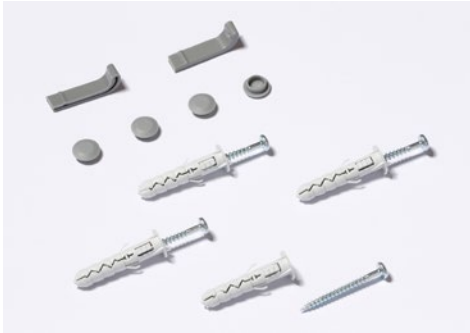

Basic Board 96150

- Basic board with white, lacquer-coated writing surface
- For use with drywipe whiteboard markers
- Magnetic writing surface
- High-quality extruded aluminium frame with plastic corners for maximum stability
- Practical 30 cm tray for accessories
- Complete with mounting set for portrait or landscape mounting

Article number	Type	Writing surface in cm	EAN code
96150-20114	Basic board, white	45 x 60	4007885243221

Basic Board 96150

DAHLE Basic Board - Easy to mount with four screws

Practical tray for whiteboard markers and accessories

White, magnetic surface for use with dry-wipeable whiteboard markers

Easy-care surface for fast cleaning