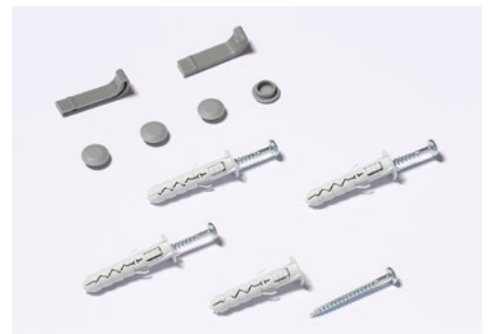

# Professional board 96110

- Professional board with high-quality white-enamelled writing surface made of e<sup>3</sup> ceramic steel
- 30-year guarantee on the writing surface.
- Extremely easy to write on with drywipe whiteboard markers
- Optimum durability, scratch-proof and break-proof, colour-fast
- Magnetic writing surface, 99.9 % recyclable
- High-quality extruded aluminium frame with plastic corners for maximum stability
- Practical 30 cm tray for accessories
- Complete with mounting set for portrait or landscape mounting

# Professional board 96110

Practical tray for whiteboard markers and accessories

DAHLE Professional Board - Easy to mount with four screws

Practical tray for whiteboard markers and accessories

Easy-care surface for fast cleaning

Writing surface made of high-quality e<sup>3</sup> ceramic steel for use with dry-wipeable whiteboard markers