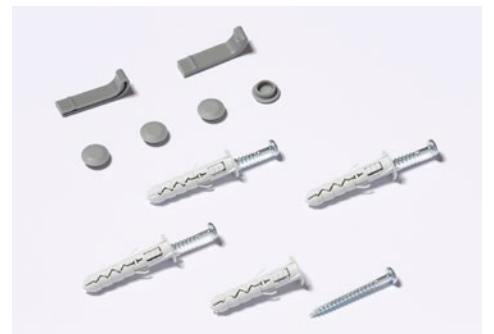

Professional board 96106

- Professional board with high-quality white-enamelled writing surface made of e³ ceramic steel
- 30-year guarantee on the writing surface.
- Extremely easy to write on with drywipe whiteboard markers
- Optimum durability, scratch-proof and break-proof, colour-fast
- Magnetic writing surface, 99.9 % recyclable
- High-quality extruded aluminium frame with plastic corners for maximum stability
- Practical 30 cm tray for accessories
- Complete with mounting set for portrait or landscape mounting

Article number	Type	Writing surface in cm	EAN code
96106-15457	Professional Board, white	120 x 180	4007885257914

Professional board 96106

Practical tray for whiteboard markers and accessories

DAHLE Professional Board - Easy to mount with four screws

Practical tray for whiteboard markers and accessories

Easy-care surface for fast cleaning

Writing surface made of high-quality e³ ceramic steel for use with dry-wipeable whiteboard markers