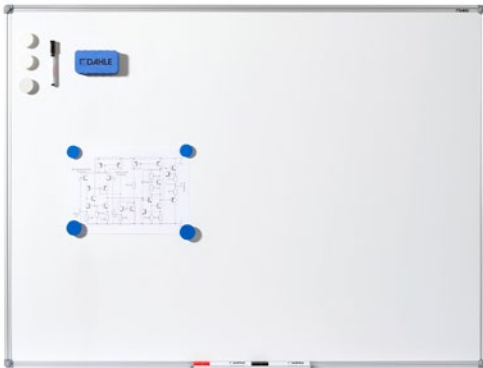

Basic Board 96158

- Basic board with white, lacquer-coated writing surface
- For use with drywipe whiteboard markers
- Magnetic writing surface
- High-quality extruded aluminium frame with plastic corners for maximum stability
- Practical 30 cm tray for accessories
- Complete with mounting set for portrait or landscape mounting

Article number	Type	Writing surface in cm	EAN code
96158-15454	Basic board, white	120 x 180	4007885258072

Basic Board 96158

DAHLE Basic Board - Easy to mount with four screws

Practical tray for whiteboard markers and accessories

White, magnetic surface for use with dry-wipe-able whiteboard markers

Easy-care surface for fast cleaning